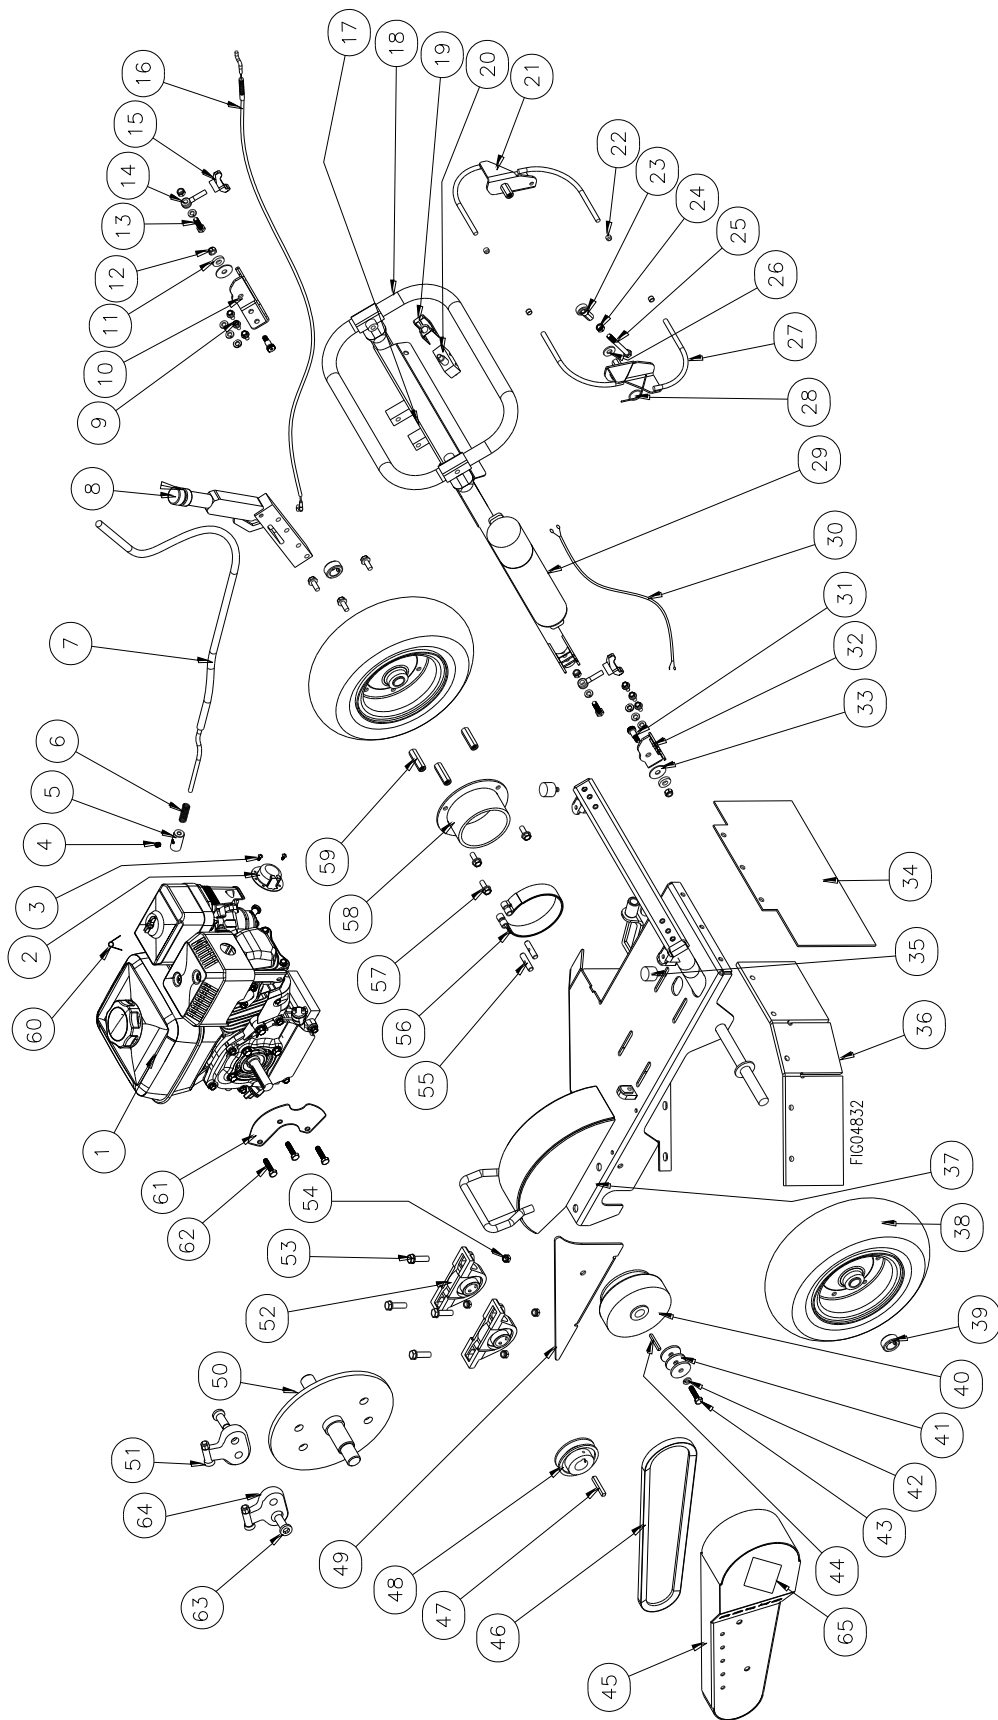

DOSKO6HP – Parts Drawing 500 Series Greentooth - T Handle

DOSKO6HP – Parts Drawing 500 Series Greentooth - T Handle

Item	Part #	Description	Qty
1	799572	GX200 Honda cyclone	1
2	785906	Exhaust deflector	1
3	785907	Screw, exhaust deflector	2
4	82319	5/16"-18 set screw	1
5	783570	Wire lock collar	1
6	783569	Spring, brake band	1
7	786082	Brake cable	1
8	783547	Brake lever	1
9	82014	5/16"-18 x 1/2" HHSF bolt	8
10	786920	Hinge bracket (right)	1
11	786380	Pivot spacer	2
12	82020	5/16"-18 nyloc nut	4
13	82226	5/16"-18 x 1-1/4" HHCS bolt	2
14	82440	5/16"-18 x 1-5/8" eyebolt	2
15	38578	T-handle knob	2
16	801054	Throttle cable	1
17	-	-	-
18	800746	Handle	1
19	783769	Microswitch bracket	1
20	783545	Microswitch	1
21	785880	Throttle lever	1
22	785534	1/4" x 5/16" vinyl cap	4
23	782399	Ball joint	1
24	82312	5/16"-24 hex nut	1
25	82407	5/16"-24 x 3-1/4" HHCS bolt	1
26	82021	5/16" USS flat washer	1
27	785883	Operator presence handle	1
28	783924	Spring	1
29	790471	Small manual tube	1
30	783283	Wire harness	1
31	82434	3/8" x 1/2" shoulder bolt	2
32	786923	Hinge bracket (left)	1
33	82435	3/8" x 1-1/4" PTFE washer	2
34	786081	Rear rubber flap	1
35	786488	Rubber bumper	2

Item	Part #	Description	Qty
36	786080	Front rubber flap	1
37	799738	Frame	1
38	786214	Tire	2
39	305200	3/4" dia. wheel retainer	2
40	786079	Clutch	1
41	82099	5/16 X 1-1/2 Fender Washer	3
42	82100	5/16" split lock washer	7
43	82412	5/16"-24 x 1-1/4" HHCS	1
44	82141	3/16" x 1-1/2" key	1
45	786038	Belt guard	1
46	785914	AX37 belt	1
47	82143	1/4" x 1-3/4" key	1
48	785913	AK30 x 1" sheave	1
49	786037	Bracket mounting, belt guard	1
50	786371	Cutting wheel	1
51	783557	500 Series Tooth	4
52	785400	1" pillow block	2
53	82391	7/16"-14 x 1-1/2" flange bolt	4
54	82115	7/16"-14 nyloc nut	4
55	783568	Floating pin, brake band	2
56	783567	4" brake band	1
57	82015	5/16"-18 x 3/4" HHSF bolt	6
58	786067	Hub	1
59	82408	5/16"-18 x 1-3/4" coupling nut	3
60	-	-	-
61	786740	Belt Guard	1
62	82086	5/16" x 3/4" HHC w/ patch	3
63	783555	Lo Pro Bolt	4
64	784165	500 Series Straight Pocket	4
65	797158	Made in USA decal	1

Complete 500 Series Tooth Set P/N DOSKO6TSNEW