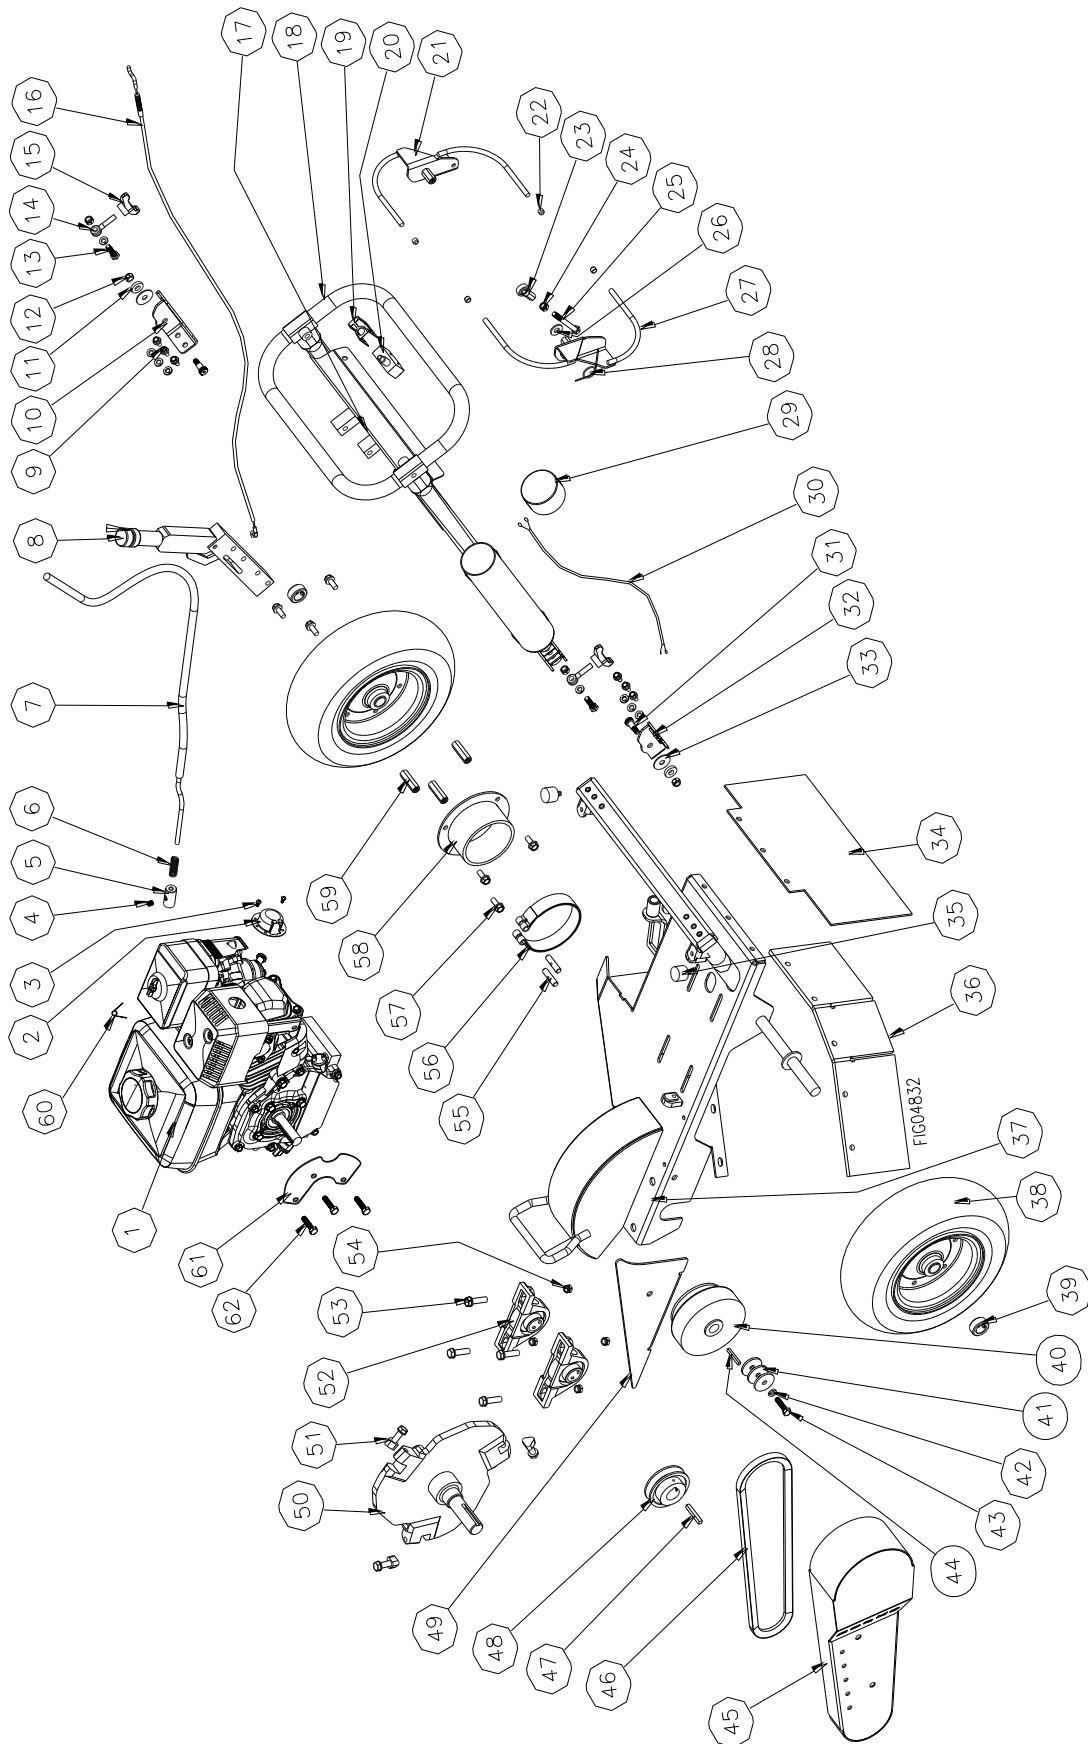

DOSKO6HP Parts Drawing – Leonardi Teeth

DOSKO6HP Parts Drawing – Leonardi Teeth

Item	Part #	Description	Qty
1	787611	GX200 Honda cyclone	1
2	785906	Exhaust deflector	1
3	785907	Screw, exhaust deflector	2
4	82319	5/16"-18 set screw	1
5	783570	Wire lock collar	1
6	783569	Spring, brake band	1
7	786082	Brake cable	1
8	783547	Brake lever	1
9	82014	5/16"-18 x 1/2" HHSF bolt	8
10	786920	Hinge bracket (right)	1
11	786380	Pivot spacer	2
12	82020	5/16"-18 nyloc nut	4
13	82226	5/16"-18 x 1-1/4" HHCS bolt	2
14	82440	5/16"-18 x 1-5/8" eyebolt	2
15	38578	T-handle knob	2
16	786083	Throttle cable	1
17	786103	Dosko decal	1
18	785867	Handle	1
19	783769	Microswitch bracket	1
20	783545	Microswitch	1
21	785880	Throttle lever	1
22	785534	1/4" x 5/16" vinyl cap	4
23	782399	Ball joint	1
24	82312	5/16"-24 hex nut	1
25	82407	5/16"-24 x 3-1/4" HHCS bolt	1
26	82021	5/16" USS flat washer	1
27	785883	Operator presence handle	1
28	783924	Spring	1
29	783815	1-3/4" vinyl cap	1
30	783283	Wire harness	1
31	82434	3/8" x 1/2" shoulder bolt	2
32	786923	Hinge bracket (left)	1
33	82435	3/8" x 1-1/4" PTFE washer	2

Item	Part #	Description	Qty	
34	786081	Rear rubber flap	1	
35	786488	Rubber bumper	2	
36	786080	Front rubber flap	1	
37	785850	Frame	1	
38	786214	Tire	2	
39	305200	3/4" dia. wheel retainer	2	
40	786079	Clutch	1	
41	82099	5/16 X 1-1/2 Fender Washer	3	
42	82100	5/16" split lock washer	7	
43	82412	5/16"-24 x 1-1/4" HHCS	1	
44	82141	3/16" x 1-1/2" key	1	
45	786038	Belt guard	1	
46	785914	AX37 belt	1	
47	82143	1/4" x 1-3/4" key	1	
48	785913	AK30 x 1" sheave	1	
49	786037	Bracket mounting, belt guard	1	
50	786213	Cutting wheel	1	
51	786403	Tooth set	Black, standard	1
	786462		Red, sand & clay	opt.
	786461		Gold, rock	opt.
52	785400	1" pillow block	2	
53	82391	7/16"-14 x 1-1/2" flange bolt	4	
54	82115	7/16"-14 nyloc nut	4	
55	783568	Floating pin, brake band	2	
56	783567	4" brake band	1	
57	82015	5/16"-18 x 3/4" HHSF bolt	6	
58	786067	Hub	1	
59	82408	5/16"-18 x 1-3/4" coupling nut	3	
60	788754	Formed Spring	1	
61	786740	Belt Guard	1	
62	82086	5/16" x 3/4" HHC w/ patch	3	

Leonardi Complete Tooth Set P/N DOSKO6TS